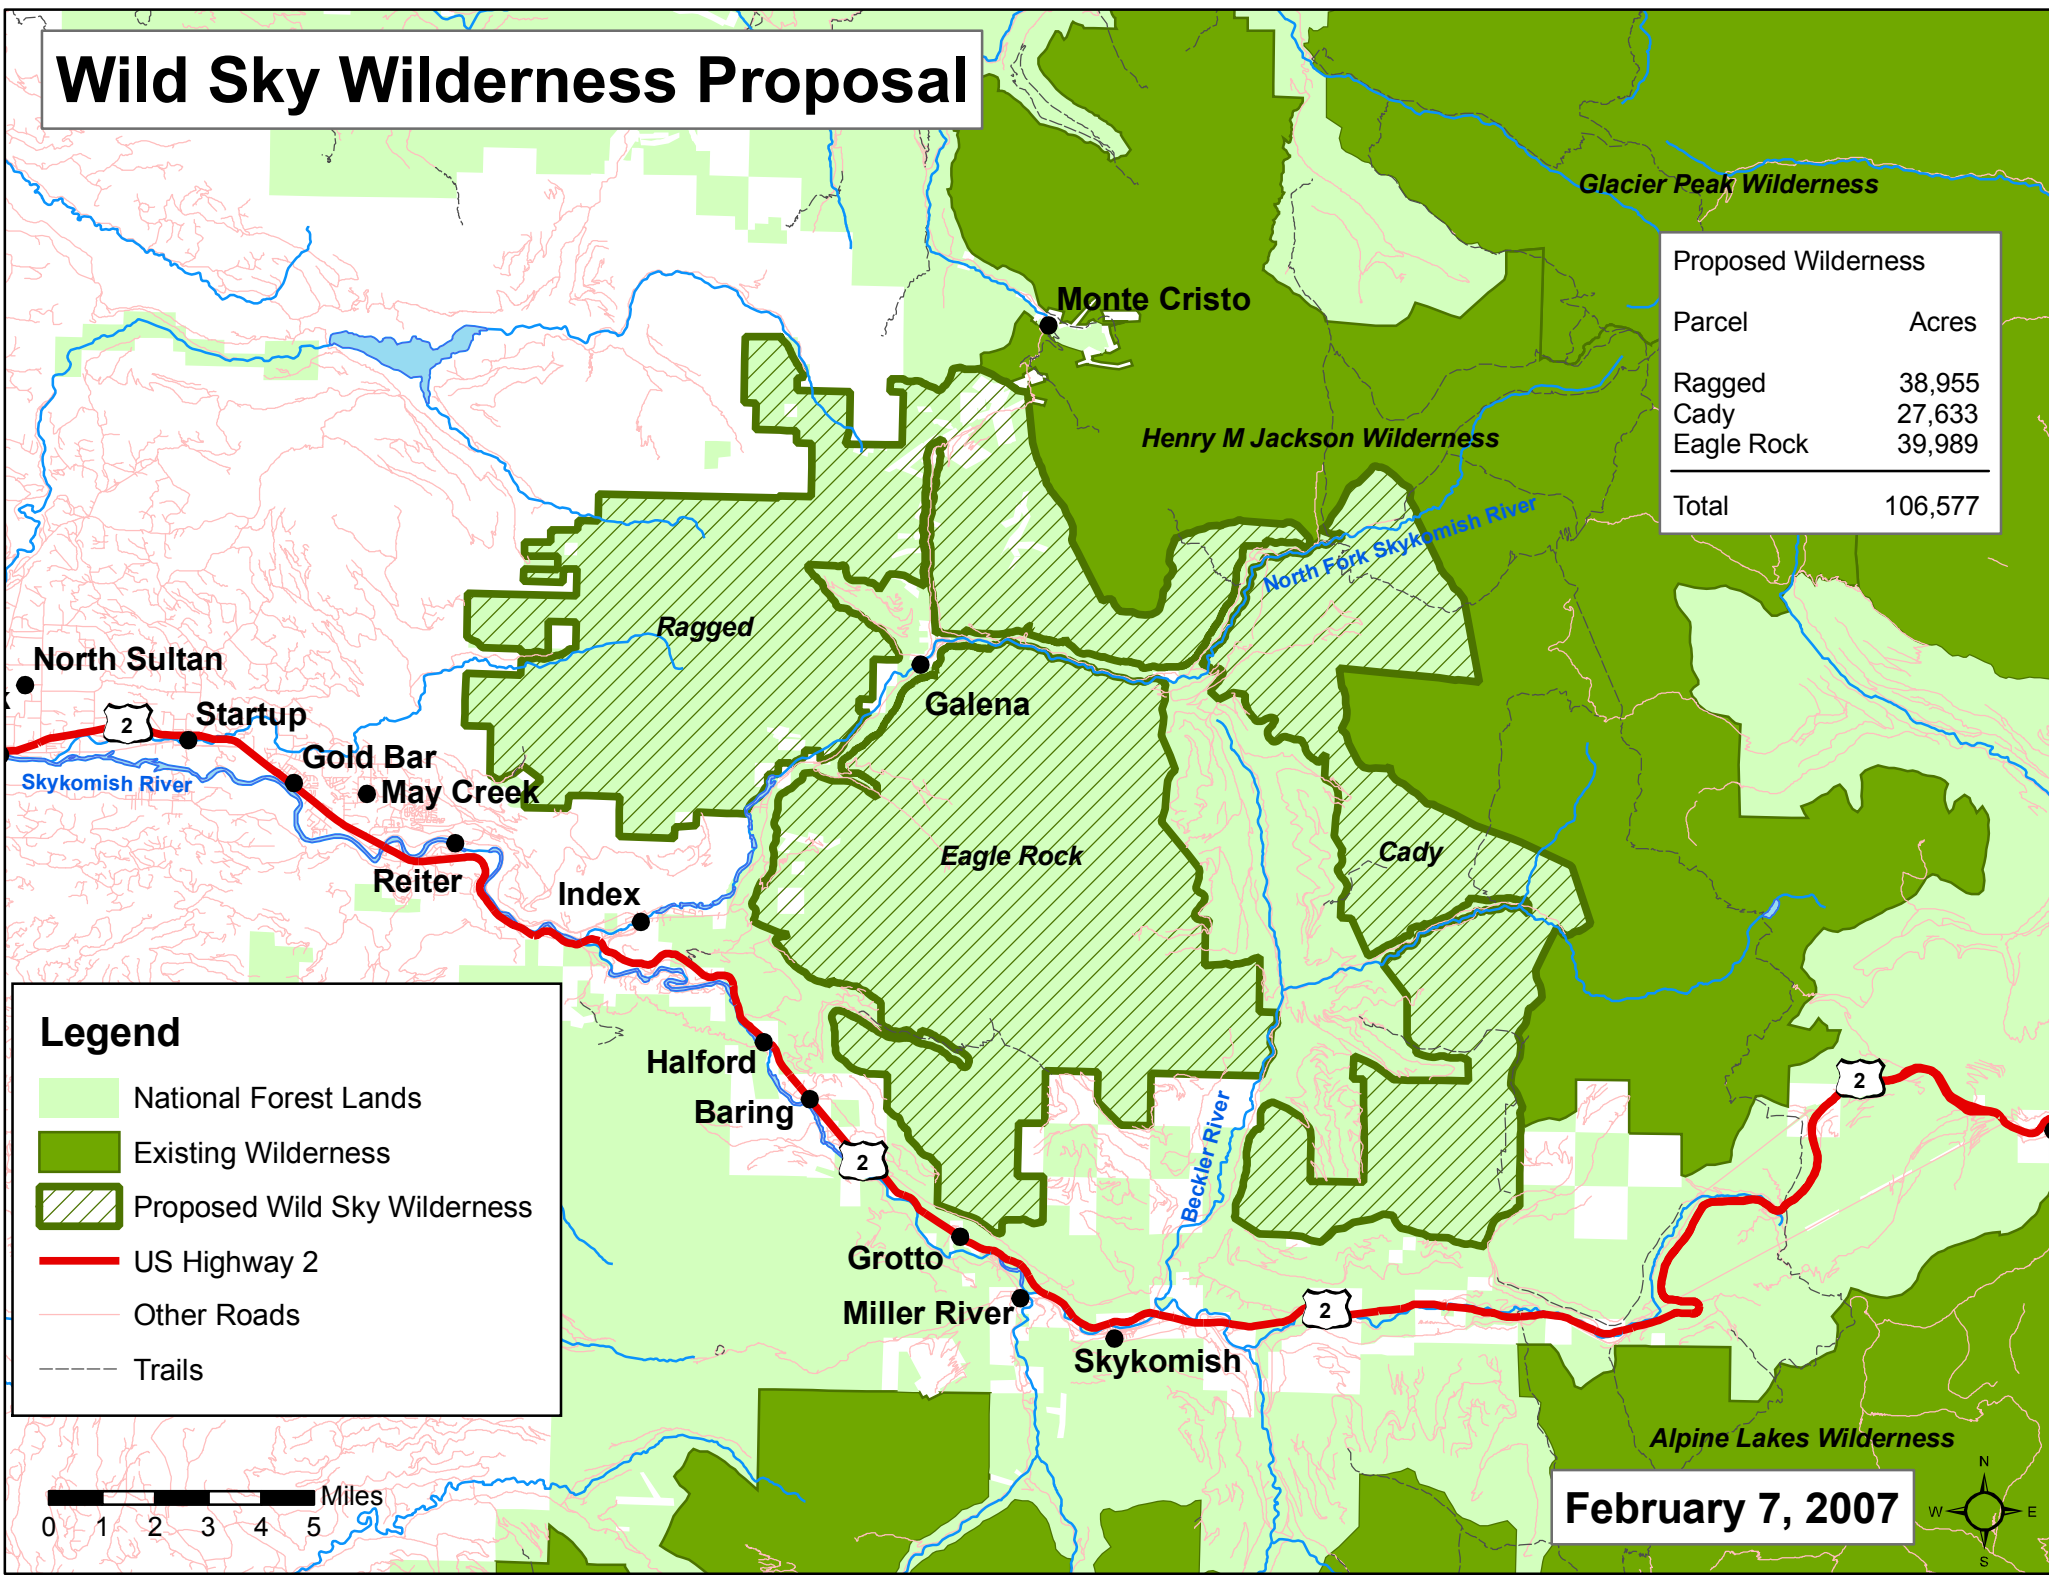

Wild Sky Wilderness Proposal

Proposed Wilderness	
Parcel	Acres
Ragged	38,955
Cady	27,633
Eagle Rock	39,989
Total	106,577

Legend

- National Forest Lands
- Existing Wilderness
- Proposed Wild Sky Wilderness
- US Highway 2
- Other Roads
- Trails